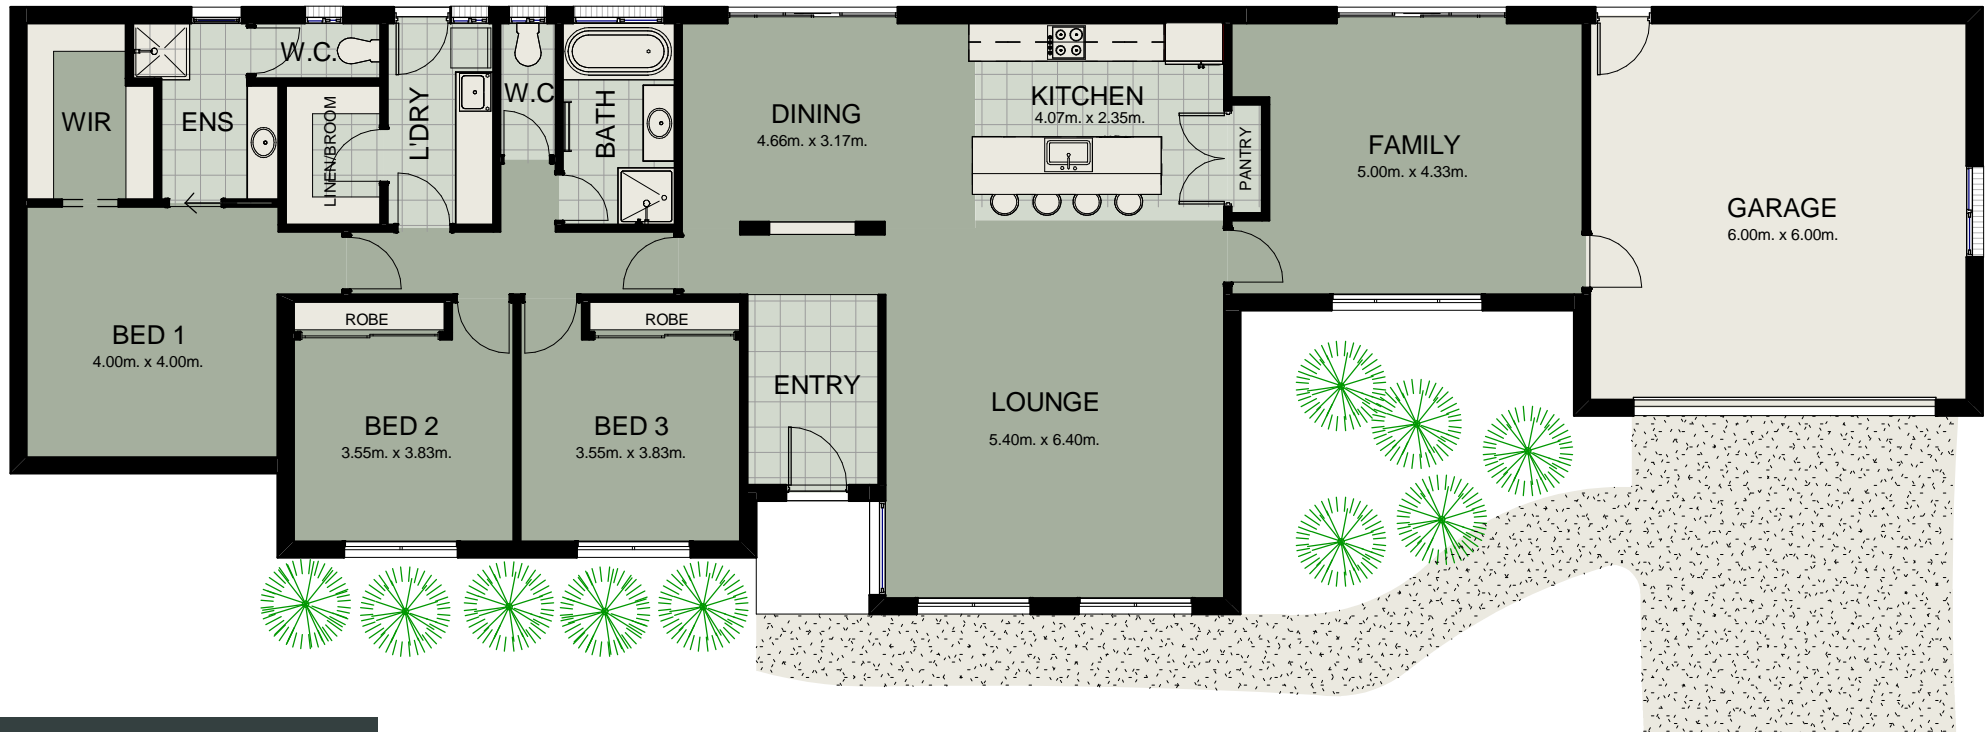

Areas		
Name	Area	Squares
RESIDENCE	197.92 m ²	21.30
GARAGE	40.80 m ²	4.39

GERARDMANNIX BUILDERS
Design, Build, Create

Sedgwick - 25 squares

Gerard: 0413 940 387
Fax: 03 5435 3103
W: www.mannixbuilders.com.au
E: info@mannixbuilders.com.au