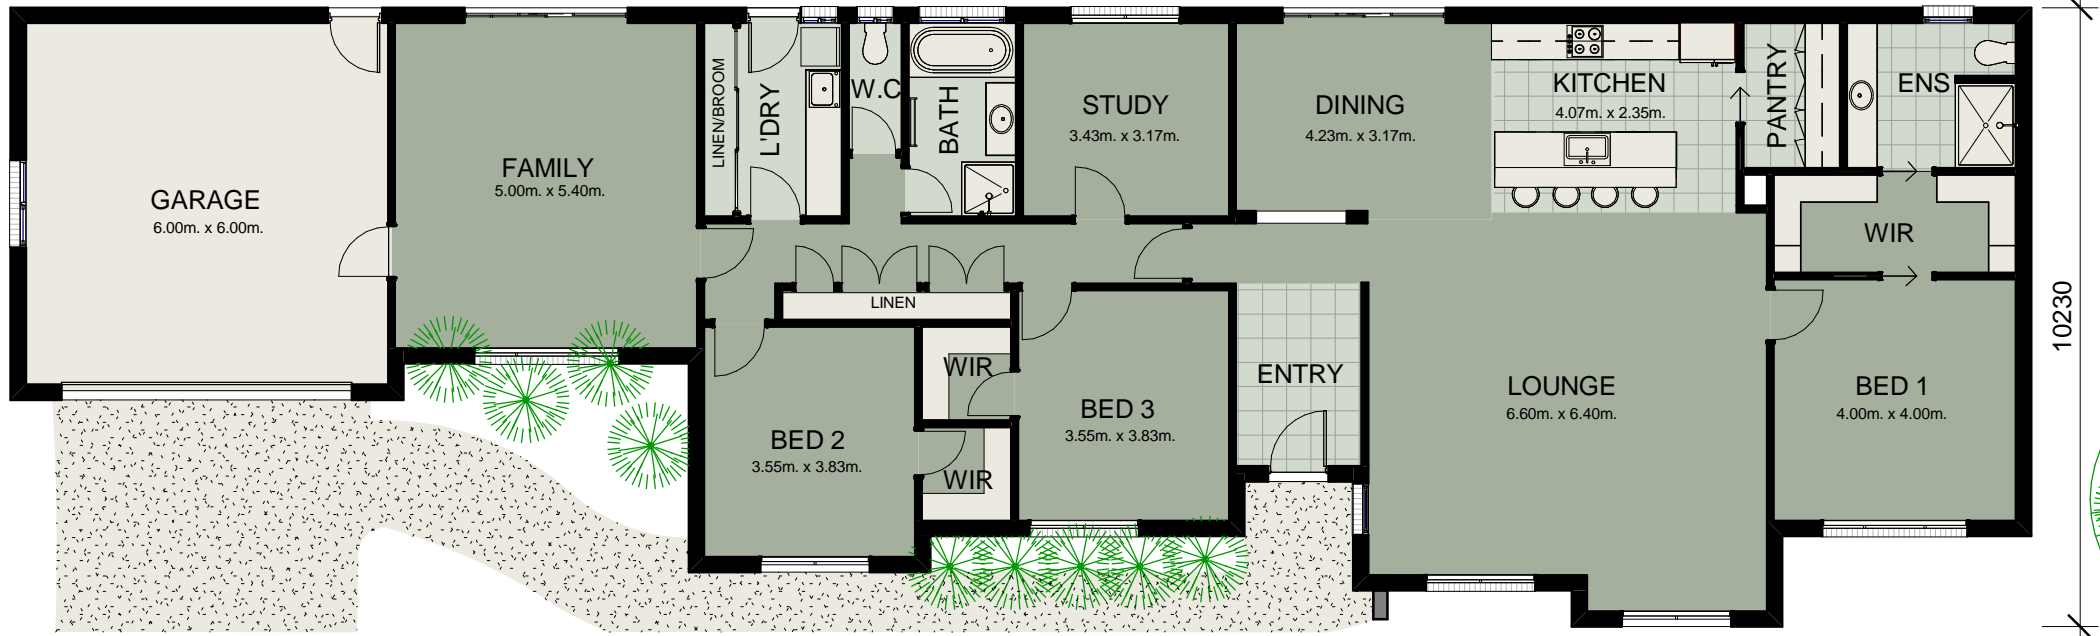

Areas		
Name	Area	Squares
RESIDENCE	232.14 m ²	24.99
GARAGE	40.59 m ²	4.37

33395

GERARDMANNIX BUILDERS
Design, Build, Create

Wentworth - 30 squares

Gerard: 0413 940 387
Fax: 03 5435 3103
W: www.mannixbuilders.com.au
E: info@mannixbuilders.com.au